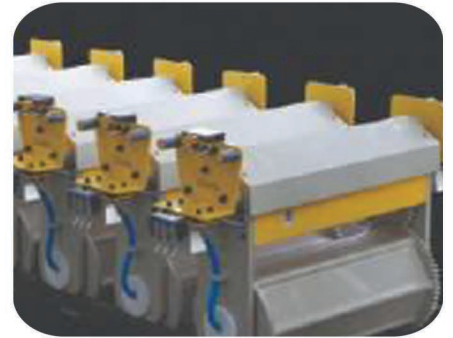

S R ENGINEERING

Electroplating Plants & Equipments

MARKET LEADER IN
**ELECTROPLATING
PLANTS & EQUIPMENT**
MANUFACTURING

ELECTROPLATING MACHINES

SEMI AUTOMATIC PLANTS

ELECTROPLATING EQUIPMENT

SCRUBBERS

AUTOMATIC ELECTROPLATING PLANTS

AUTOMATIC ELECTROPLATING EQUIPMENTS

ELECTROPLATING EQUIPMENTS

FULLY AUTOMATIC ELECTROPLATING PLANT PLC / SCADA

S R ENGINEERING

Electroplating Plants & Equipments

Contact us

 No: 15/47, Melma Nagar,
Bajanai Koil Street, Mangadu,
Chennai - 600122